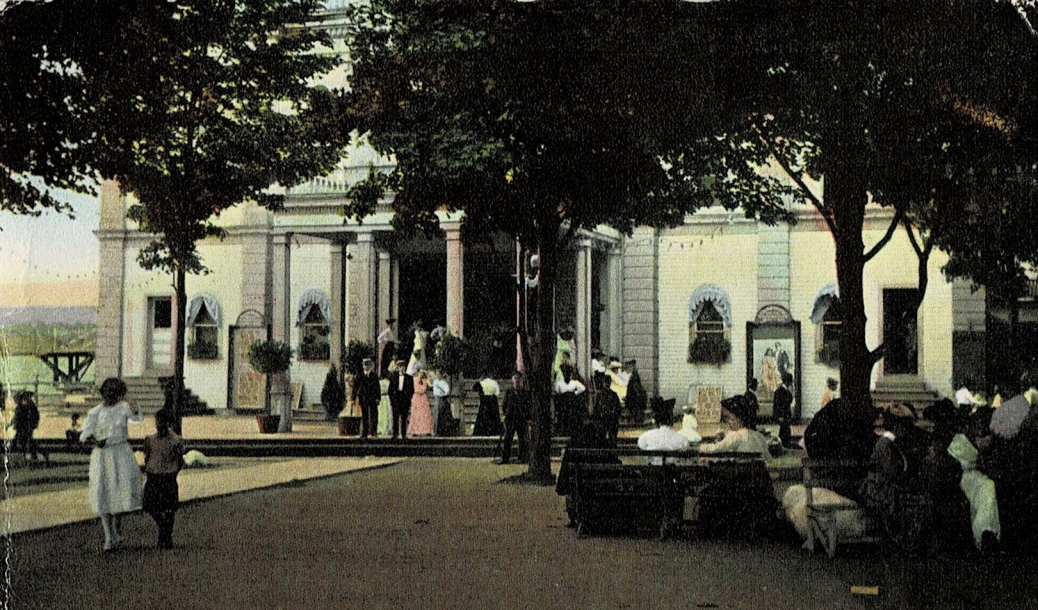

Thanks for the views of your
home, they were very nice.
Hopes you are well, will
send me out of town card
this time. L. E. D.

HORN SVILLE &
STAM.

Post Card

FOR ADDRESS ONLY

Mrs. Benjamin Newcomb
Cannon Falls.
Minn.

605 The Theatre at Celeron-on-Chautauqua Lake, N.Y.