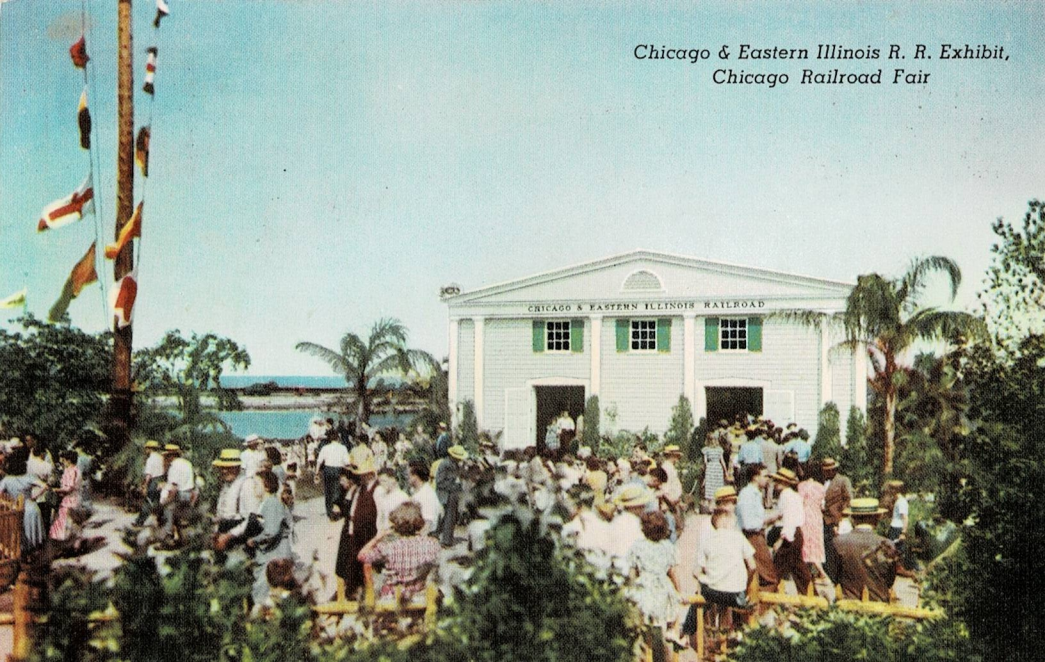

*Chicago & Eastern Illinois R. R. Exhibit,  
Chicago Railroad Fair*

Beside the blue waters of Lake Michigan, the "Southern Colonial Mansion" which houses the C&EI transportation exhibit is set in the vegetation of Florida . . . scale reproduction of that state in flowers . . . Stephen Foster diorama . . . scale model of the route serving all Dixieland.